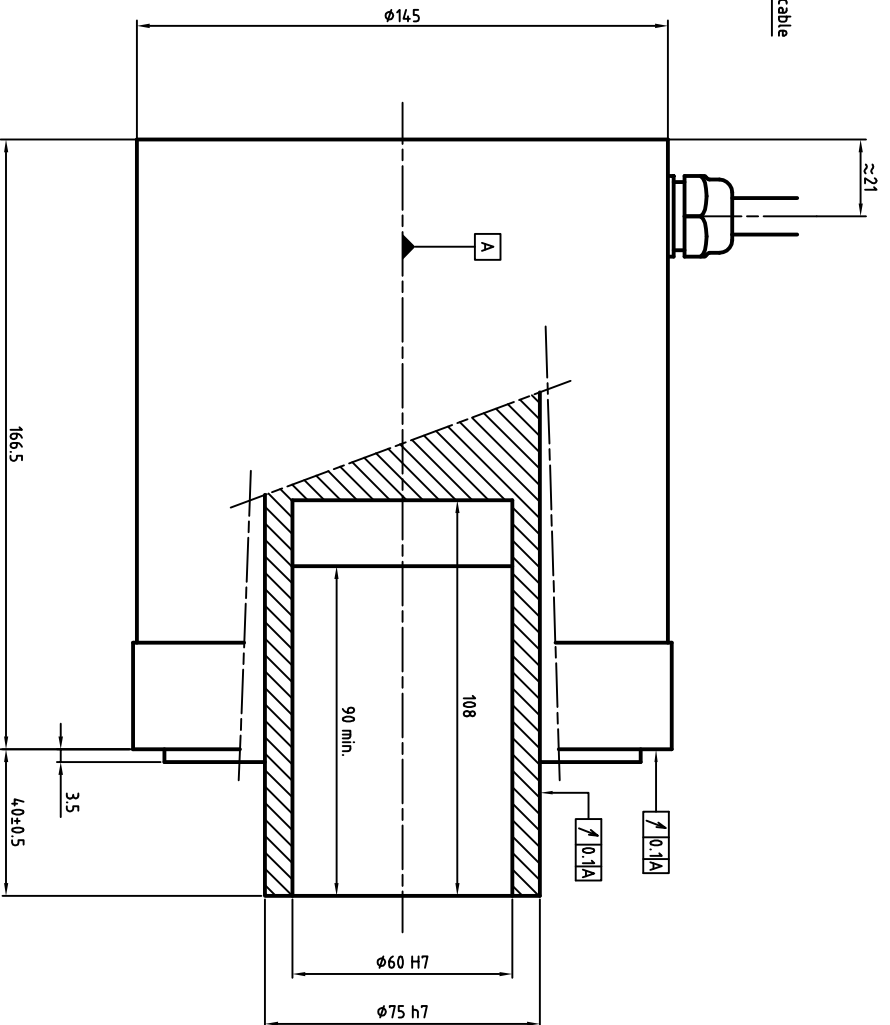

Power cable diameter and section depends on rated current

U : Phase 1
V : Phase 2
W : Phase 3
Green/Yellow : Ground

ENCODER SIGNAL COLORS

Wires colors	ERN1387	ERN1381	ECN1313	EON1325
White	A+	0V	Up	Up
Brown	A-	Up	0V	0V
Green	R+	A+	A+	A+
Yellow	R-	A-	A-	A-
Pink	D+	B-	B-	B-
Grey	D-	B+	B+	B+
Blue	C+	R+	DATA+	DATA+
Red	C-	R-	DATA-	DATA-
Black	Thermal	Thermal	CLOCK+	CLOCK+
Violet	Thermal	Thermal	CLOCK-	CLOCK-
Grey/Pink	B+	N/A	Thermal	Thermal
Red/Blue	B-	N/A	Thermal	Thermal
White/Green	0V	N/A	N/A	N/A
Brown/Green	Up	N/A	N/A	N/A