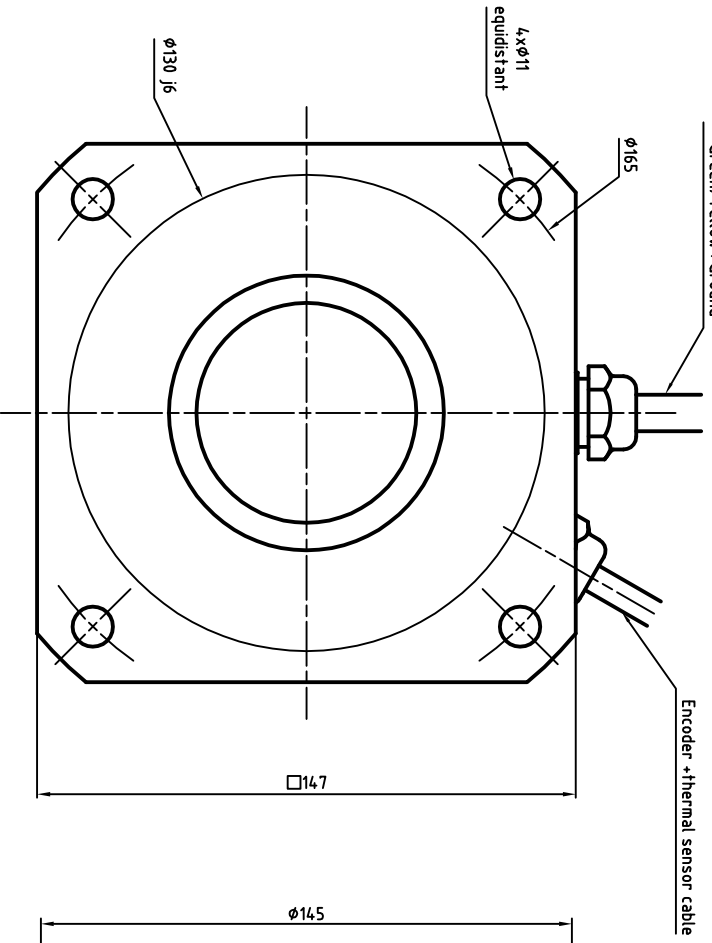

Power cable diameter and section depends on rated current

U : Phase 1
V : Phase 2
W : Phase 3
Green/Yellow : Ground

ENCODER SIGNAL COLORS

Wires colors	ERN1387	ERN1381	ECN1313	EON1325
White	A+	0V	Up	Up
Brown	A-	Up	0V	0V
Green	R+	A+	A+	A+
Yellow	R-	A-	A-	A-
Pink	D+	B-	B-	B-
Grey	D-	B+	B+	B+
Blue	C+	R+	DATA+	DATA+
Red	C-	R-	DATA-	DATA-
Black	Thermal	Thermal	CLOCK+	CLOCK+
Violet	Thermal	Thermal	CLOCK-	CLOCK-
Grey/Pink	B+	N/A	Thermal	Thermal
Red/Blue	B-	N/A	Thermal	Thermal
White/Green	0V	N/A	N/A	N/A
Brown/Green	Up	N/A	N/A	N/A